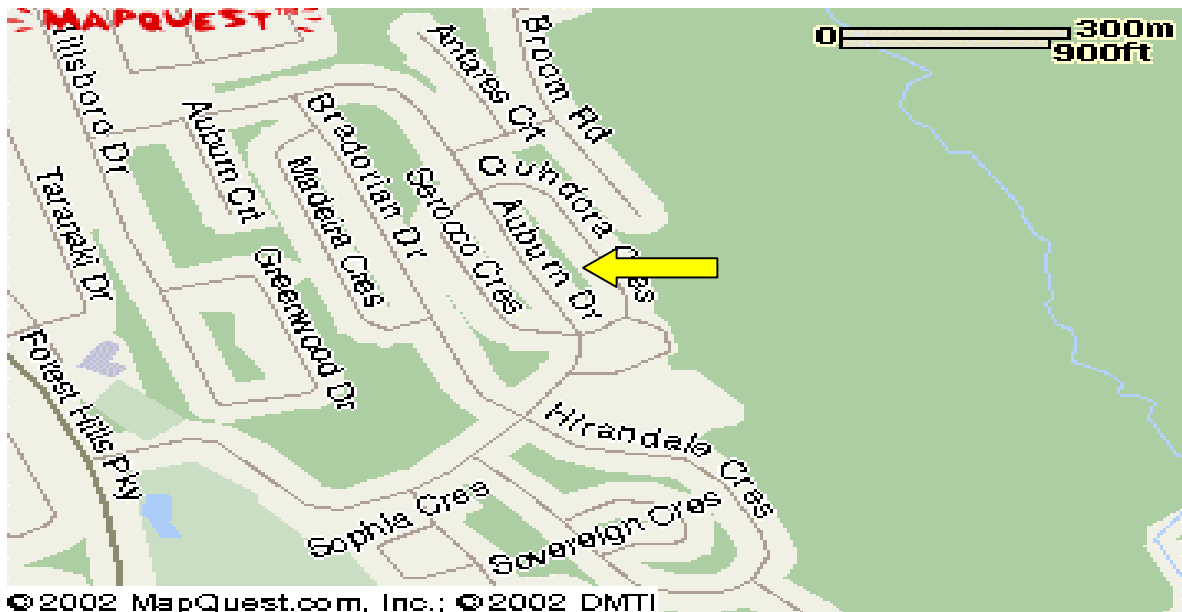

AUBURN DRIVE HIGH SCHOOL

- Coming north along Forest Hills parkway, Auburn Dr. will be on your right.
- Follow Auburn Dr. for 0.5km, the school and field are located on the right.
- This field is NOT ambulance accessible.
- The nearest phone when the school is closed is in Cole Harbour Place, this is located on Cole Harbour Dr. (to get there take Forest Hills south, left onto drive).

- **Map 1:** Where field is located

- **Map 2:** Where Cole Harbour Road is located.